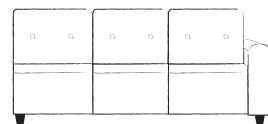

QTY

2.5 SEATER DIMENSIONS

SQUARE 1 ARM	W193 x D95 x H93cm
ROUND 1 ARM	W195 x D95 x H93cm
NO ARM	W173 x D95 x H93cm

2.5 SEATER ARM LHS

QTY

2.5 SEATER ARM RHS

QTY

2.5 SEATER NO ARM

QTY

3 SEATER DIMENSIONS

SQUARE 1 ARM	W227 x D95 x H93cm
ROUND 1 ARM	W229 x D95 x H93cm
NO ARM	W207 x D95 x H93cm

3 SEATER ARM LHS

QTY

3 SEATER ARM RHS

QTY

3 SEATER NO ARM

QTY

CHAISE DIMENSIONS

SQUARE 1 ARM	W89 x D165 x H93cm
ROUND 1 ARM	W91 x D165 x H93cm

CHAISE ARM LHS

QTY

CHAISE ARM RHS

QTY

CORNER

QTY

OTTOMAN

QTY

CORNER DIMENSIONS

W95 x D95 x H93cm

OTTOMAN DIMENSIONS

W91 x D70 x H40cm

YAY! Your new lounge looks awesome!